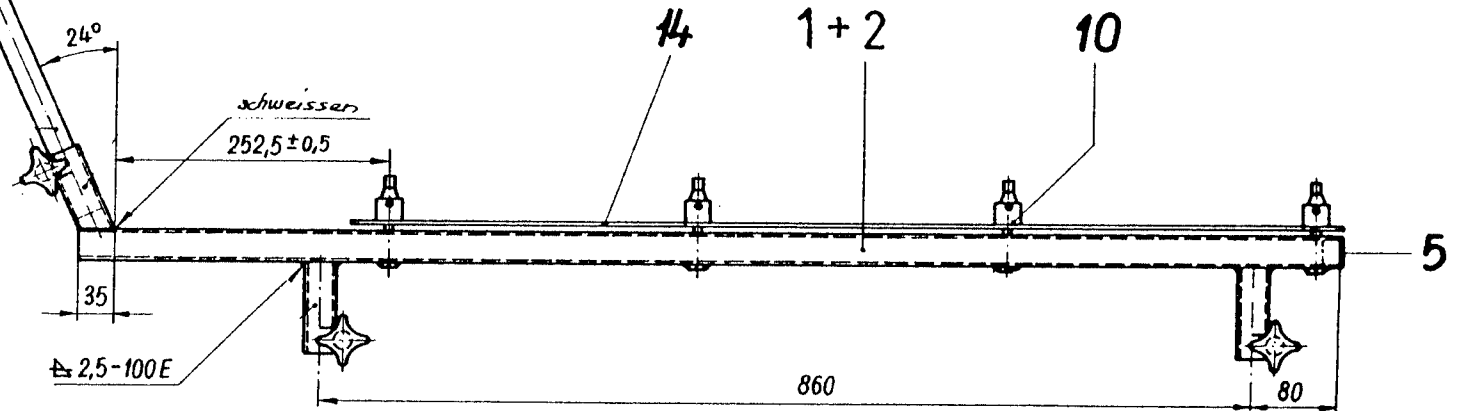

image2output Limited: Unit 19, io Centre, Hearle Way, Hatfield Business Park, Hatfield, Herts, AL10 9EW

DIBRO

- E = Rohr / Tube 1485 mm
- F = Rohr / Tube 775 mm
- G = Rohr / Tube 940 mm

DIGRO

- E a = Rohr / Tube 1185 mm
- F = Rohr / Tube 775 mm
- G = Rohr / Tube 940 mm