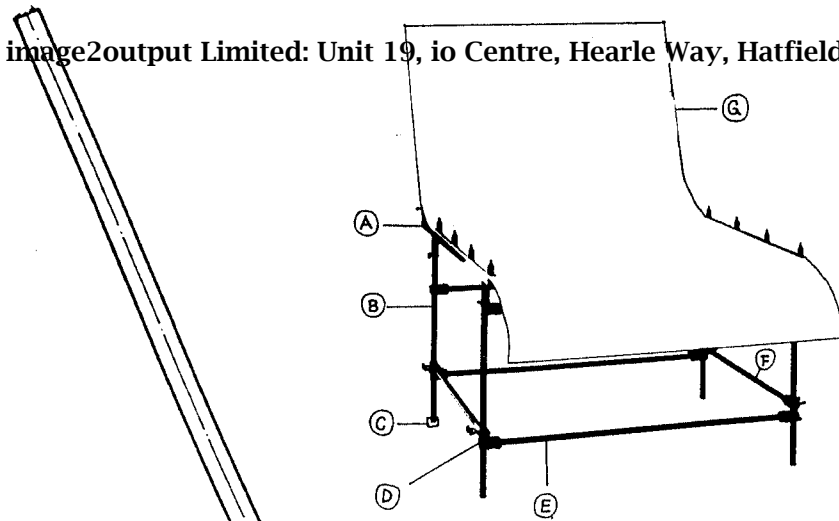

image2output Limited: Unit 19, io Centre, Hearle Way, Hatfield Business Park, Hatfield, Herts, AL10 9EW

DIBRO

- E = Rohr / Tube 1485 mm
- F = Rohr / Tube 775 mm
- G = Rohr / Tube 940 mm

DIGRO

- E a = Rohr / Tube 1185 mm
- F = Rohr / Tube 775 mm
- G = Rohr / Tube 940 mm