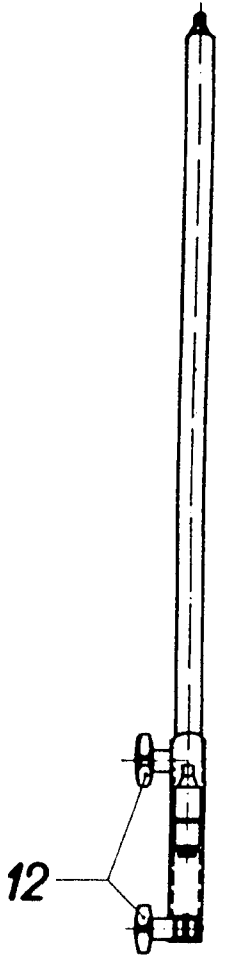

image2output Limited: Unit 19, io Centre, Hearle Way, Hatfield Business Park, Hatfield, Herts, AL10 9EW

DIBRO

- E = Rohr / Tube 1485 mm
- F = Rohr / Tube 775 mm
- G = Rohr / Tube 940 mm

DIGRO

- E a = Rohr / Tube 1185 mm
- F = Rohr / Tube 775 mm
- G = Rohr / Tube 940 mm